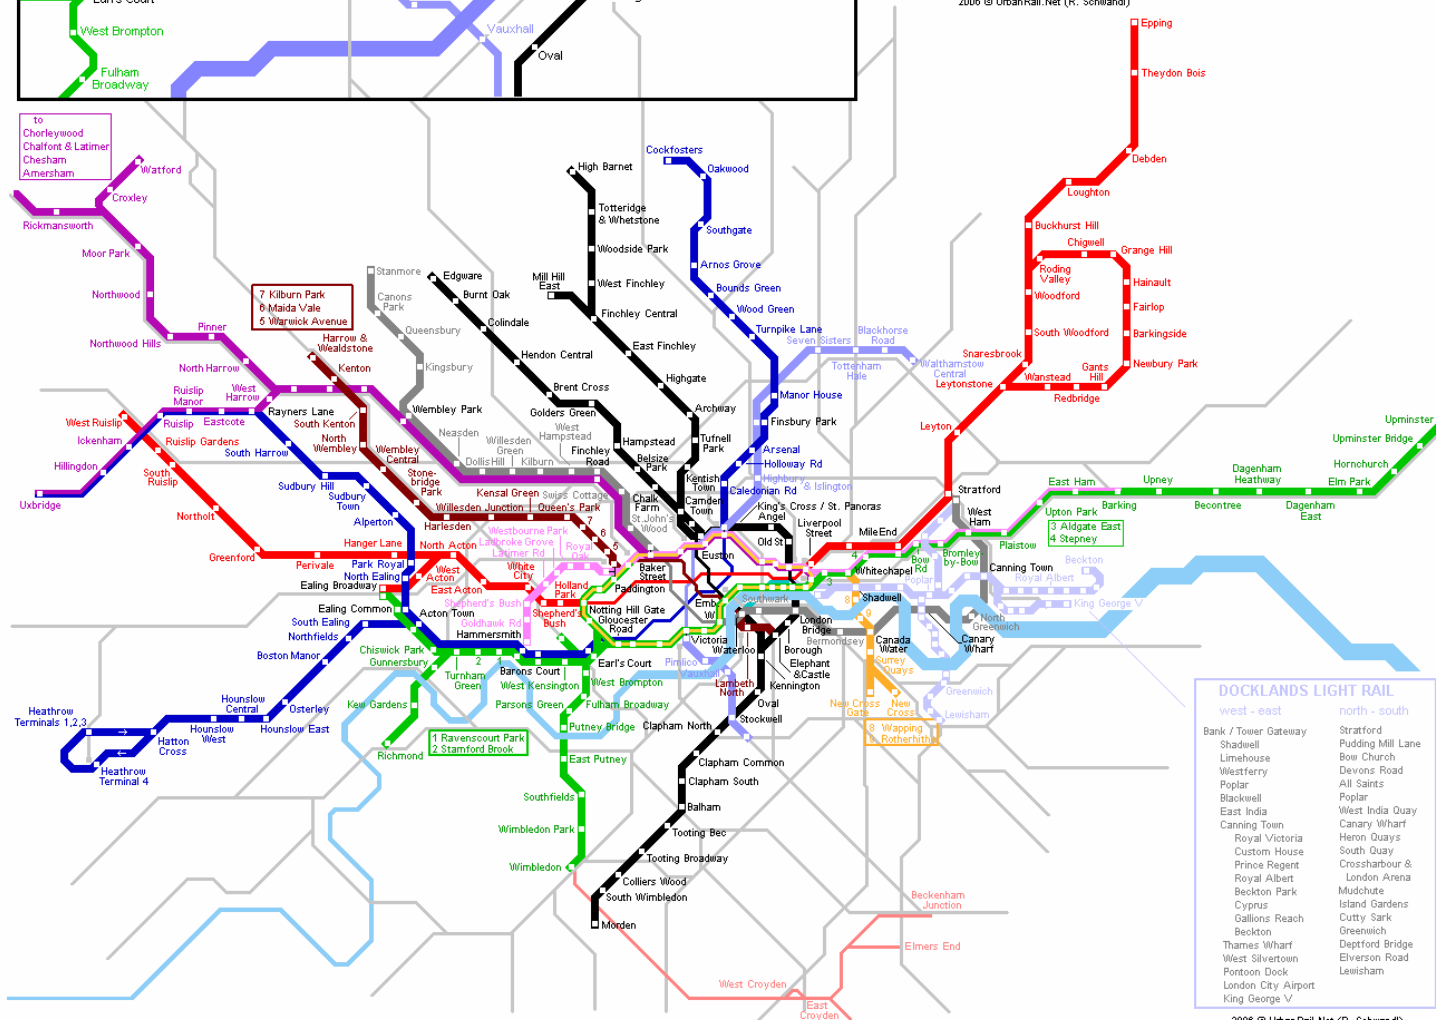

LONDON Underground

Subsurface lines

- METROPOLITAN LINE
- CIRCLE LINE
- HAMMERSMITH & CITY LINE
- DISTRICT LINE
- EAST LONDON LINE

Tube lines

- BAKERLOO LINE
- JUBILEE LINE
- CENTRAL LINE
- PICCADILLY LINE
- NORTHERN LINE
- VICTORIA LINE
- WATERLOO & CITY LINE

Other railway lines

- DOCKLANDS LIGHT RAIL
- NATIONAL RAILWAYS
- CROYDEN TRAMLINK

2006 © UrbanRail.Net (R. Schwandt)

2006 © UrbanRail.Net (R. Schwandt)